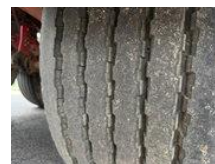

Eigenschappen

GVW	38.000kg
Lengte	1.200cm
Breedte	250cm