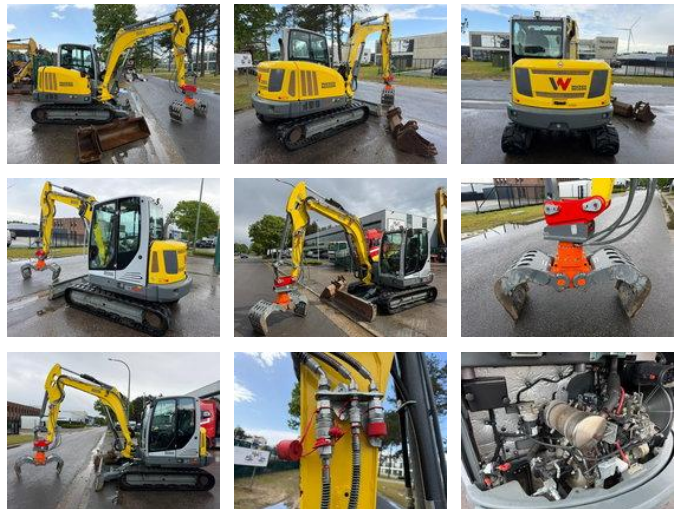

# WACKER NEUSON ET 65 ET 65 + KINSHOFER GRABBER / GREIFER - \*789h\* - QUICK-HITCH - EXTRA HYDR FUNCTIONS - + 2 EXTRA BUCKETS - TOP CONDITION

## General features

Brand	WACKER NEUSON
Subcategory	Mini digger crawler
Construction year	2021
Date of first registration	06-06-2021
Hourmeter reading	789
Condition	Used
General condition	Very good
Fuel	Diesel
Reference	MJC111320
CE marking	Yes

## Characteristics

Empty weight	6.271kg
Load capacity	280kg
GVW	6.551kg
Cylinder contents	2.220cc