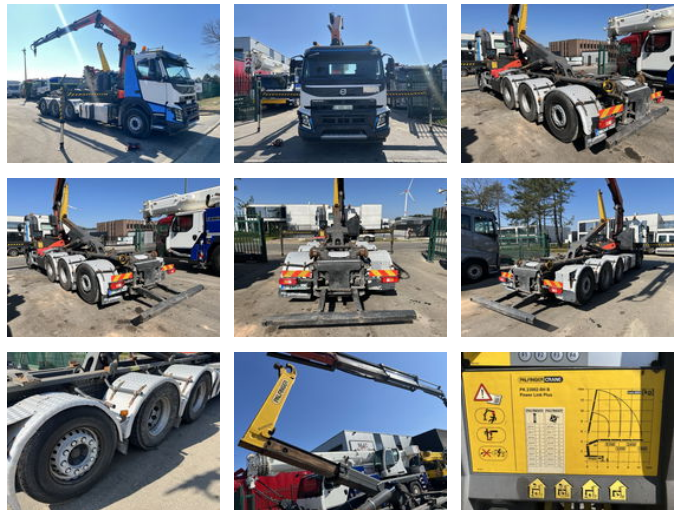

Volvo FMX 460 8x4 PALFINGER T22 ROLL-OFF TIPPER + PALFINGER PK 23002 SH 3X - EURO 6 - LIFT + STEERING AXLE

General features

Brand	Volvo
Model	FMX 460
Subcategory	Container
Container system	hook
Odometer reading	374.681km
Construction year	2014
Date of first registration	22-07-2014
Condition	Used
General condition	Very good
Fuel	Diesel
Emission class	Euro 6
Reference	MJC11981

Characteristics

Empty weight	16.393kg
Load capacity	24.607kg
GVW	41.000kg
Cabin	No

Volvo FMX 460 8x4 PALFINGER T22 ROLL-OFF TIPPER + PALFINGER PK 23002 SH 3X - EURO 6 - LIFT + STEERING AXLE

Technical specifications

Number of axes	4
Transmission	Automatic
Engine output	460hp

Description

Crane Number of support legs: 2 Remote control: ✓ Load Hook: × Rotator: ✓ Squeeze Box: × Winch: × Pallet Hook: × = More information = Year of construction: 2014