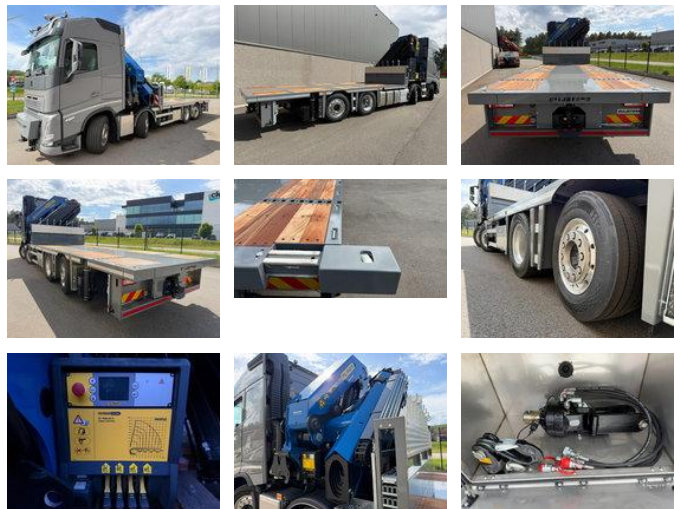

**Volvo FH 540 8x2 + AUTOLAADKRAAN PALFINGER PK 78002 SH-G SERIENR: 1100215297 + PALFINGER PK 78002-SH G (8x - 24m) - UNIT WAGEN - 6m30 - UITSCHUIFBARE TWISTLOCKS - ROTATOR - DYNAMIC STEERING - \*NIEUW / NEW / NEUF\***

## General features

|                   |             |
|-------------------|-------------|
| Brand             | Volvo       |
| Model             | FH 540      |
| Subcategory       | Crane truck |
| Construction year | 2026        |
| General condition | Very good   |
| Fuel              | Diesel      |
| Reference         | MJC111342   |

# Volvo FH 540 8x2 + AUTOLAADKRAAN PALFINGER PK 78002 SH-G SERIENR: 1100215297 + PALFINGER PK 78002-SH G (8x - 24m) - UNIT WAGEN - 6m30 - UITSCHUIFBARE TWISTLOCKS - ROTATOR - DYNAMIC STEERING - \*NIEUW / NEW / NEUF\*

## Description

= Additional options and accessories = - 4-AXLES - 8x2 - A/C - AIR CONDITION - Advanced Emergency Braking System - Beacon(s) - DYNAMIC STEERING VOLVO - Electric mirrors - Engine Brake - I shift - Lift Axle - Rotator - Sleeping cabin - Sper - Spoilers - Spoiler set - Steering Axle - VEB - Work lamp(s) = Remarks = Crane Crane length: 20.3 m Number of hydraulic extensions: 8 Number of support legs: 6 Number of extra functions: 2 Remote control: ✓ Load Hook: ✓ Rotator: ✓ Meter capacity: 20.3 m Capacity kilo: 20500 kg Superstructure Construction year: 2026 = More information = Year of manufacture: 2026 Make of engine: VOLVO Emission class: Euro 6e Damages: none