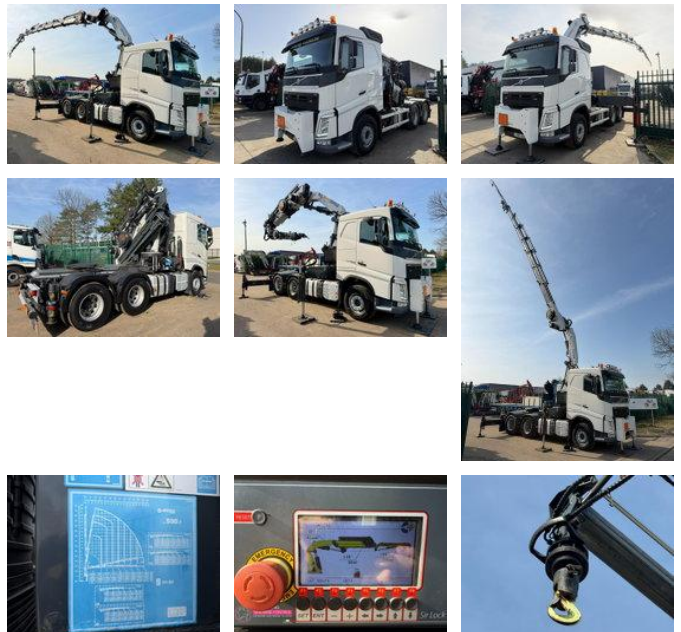

Volvo FH 460 6X4 ZSM + (26.5m) KRAN COPMA 530.7 + FLY-JIB 3 + ROTATOR - *1004h ONLY* - FRONT STAB - TOP CONDITION! BE TRUCK

General characteristics

Brand	Volvo
Model	FH 460
Subcategory	Cab over engine
License plate	1YEM829
Meter reading	223.490km
Year of construction	2020
Date of first registration	05-08-2020
Hours displayed	6234
Colour	Wit
Condition	Used
General state	Very good
Fuel	Diesel
Emission class	Euro 6
Reference	MJC110969-A

Properties

Single weight	19.223kg
Load capacity	13.777kg
GVW	33.000kg
Cabin	Sleeping cabin

Number of doors 2

Cylinder capacity 12.777cc

Volvo FH 460 6X4 ZSM + (26.5m) KRAN COPMA 530.7 + FLY-JIB 3 + ROTATOR - *1004h ONLY* - FRONT STAB - TOP CONDITION! BE TRUCK

Technical specifications

Number of axes	3
Axis configuration	6x4
Transmission	Automatic
Assets	460hp

Description

= Additional options and accessories = - 3 axles - 6x4 - A/C - AIR CONDITION - Beacon(s) - Electrically operated front windows - Hydraulics - I shift - Rotator - Sleeping cabin - Sper - VEB - Work lamp(s) = Remarks = Drivetrain PTO: 1601 uur Condition Overhauled: × Crane Crane length: 26,65 m Hours: 1599 uur Number of hydraulic extensions: 10 Number of support legs: 4 Number of extra functions: 2 Remote control: ✓ Load Hook: ✓ Rotator: ✓ Clamshell bucket: × Winch: × Pallet Hook: × Meter capacity: 26,65 m Capacity kilo: 20700 kg = More information = Engine type: VOLVO D13 - 460 - EU VI Damages: none