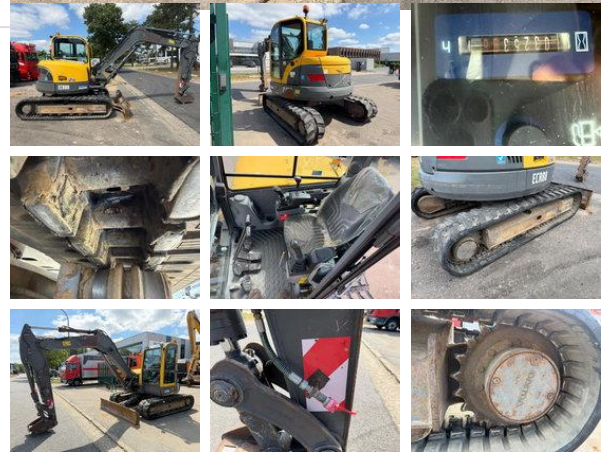

Volvo ECR88 ECR88 BLADE / LONG ARM / A-C / 3200h - HYDR Quickhitch - CE - BE MACHINE

General characteristics

Brand	Volvo
Subcategory	Mini digger crawler
Year of construction	2007
Date of first registration	11-07-2007
Hours displayed	3253
Condition	Used
General state	Good
Fuel	Diesel
Reference	MJC111449
CE marking	And

Properties

GVW	8.250kg
Cylinder capacity	3.400cc

Technical specifications

Transmission	Automatic
Drive	tracking

Description

= Additional options and accessories = - A/C - AIR CONDITION = Remarks = Condition CE type: CE, EPA, TÜV = More information = Make of engine: VOLVO