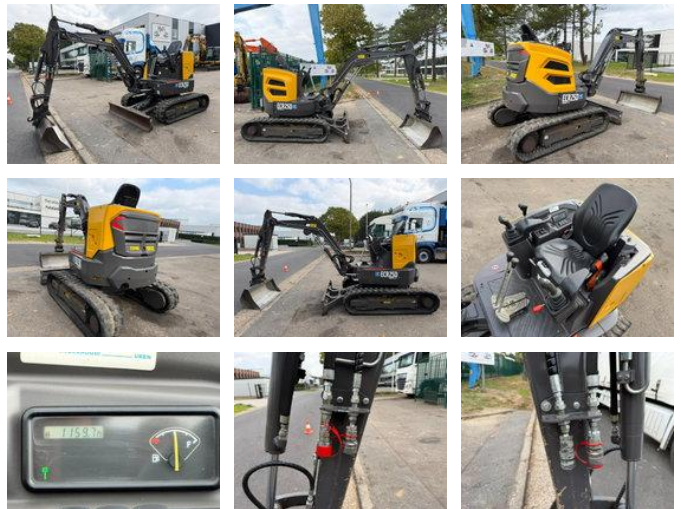

## Volvo ECR25D ECR25D 1159 HOURS - DEMOLITION + SORTING FUNCTION - ADDITIONAL HYDR. PIPES - HYDR. QUICK HITCH - CE - BE MACHINE

### General characteristics

|                            |                     |
|----------------------------|---------------------|
| Brand                      | Volvo               |
| Subcategory                | Mini digger crawler |
| Year of construction       | 2022                |
| Date of first registration | 06-06-2022          |
| Hours displayed            | 1159                |
| Condition                  | Used                |
| General state              | Good                |
| Fuel                       | Diesel              |
| Reference                  | MJC12378            |
| CE marking                 | And                 |

### Properties

Single weight

2.490kg

# Volvo ECR25D ECR25D 1159 HOURS - DEMOLITION + SORTING FUNCTION - ADDITIONAL HYDR. PIPES - HYDR. QUICK HITCH - CE - BE MACHINE