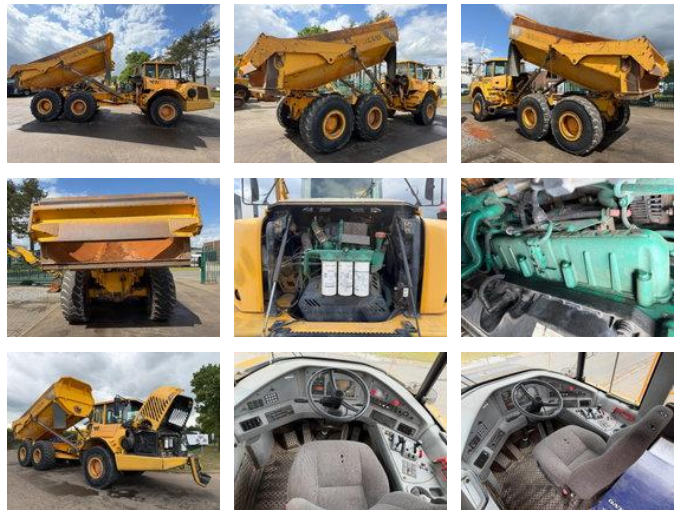

Volvo A25D A25D 6x6 KNIK-DUMPER / TOMBEREAU / ARTICULATED - GOOD CONDITION

General features

Brand	Volvo
Subcategory	Wheel dump
Odometer reading	150.532km
Construction year	2007
Date of first registration	20-05-2007
Hourmeter reading	18391
Condition	Used
General condition	Very good
Fuel	Diesel
Reference	MJC111347
CE marking	Yes

Characteristics

Empty weight	21.560kg
Door count	1
Cylinder contents	9.400cc

Volvo A25D A25D 6x6 KNIK-DUMPER / TOMBEREAU / ARTICULATED - GOOD CONDITION

Technical specifications

Number of axes	3
Axis configuration	6x6
Transmission	Automatic
Drive	wheels
Engine output	300hp

Description

= Additional options and accessories = - 6x6 - A/C - AIR CONDITION = Remarks = General Country of production: Sweden
Condition CE type: CE, EPA, TÜV = More information = Chassis type: articulated Engine type: VOLVO D9B