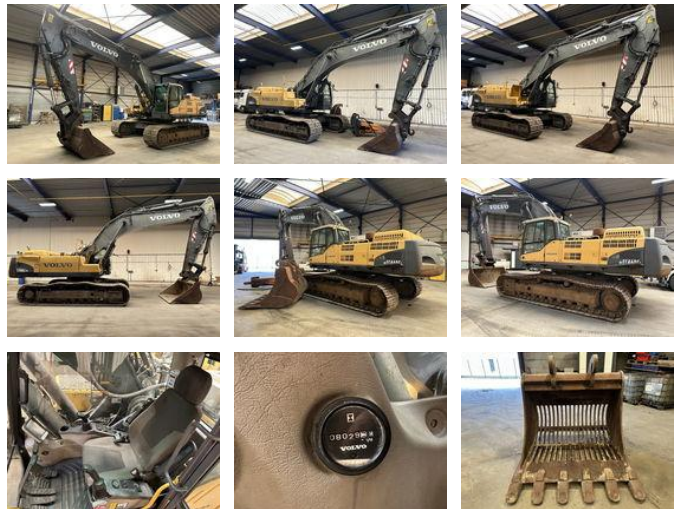

Volvo 460 EC CL HAMMER + ROCK SIEVE DEMOLITION BUCKET - 48T - 235kW - 8029h - CE - QUICK HITCH / SNELWISSEL - A/C - BELGIAN MACHINE

General features

Brand	Volvo
Model	460
Subcategory	Crawler excavator
Construction year	2007
Date of first registration	06-06-2007
Hourmeter reading	8029
Condition	Used
General condition	Good
Fuel	Diesel
Reference	MJC11973
CE marking	Yes

Characteristics

GWV	47.900kg
Width	354cm
Cabin	cabin.