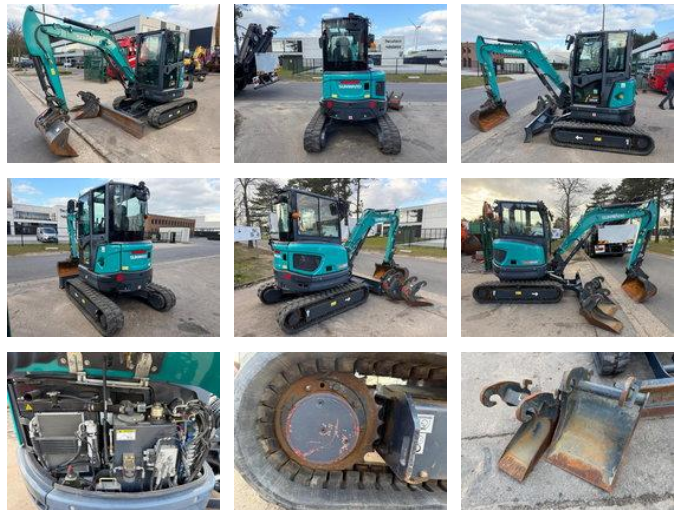

Sunward SWE 35 UF SWE 35 UF KUBOTA ENGINE - 3.5 TONS - 2022 - 144H - A/C - 3 BUCKETS

General features

Brand	Sunward
Subcategory	Mini digger crawler
Construction year	2022
Date of first registration	06-07-2022
Hourmeter reading	145
Condition	Used
General condition	Very good
Fuel	Diesel
Reference	MJC111253
CE marking	Yes

Characteristics

Empty weight 6.000kg

Sunward SWE 35 UF SWE 35 UF KUBOTA ENGINE - 3.5 TONS - 2022 - 144H - A/C - 3 BUCKETS

Description

Condition CE type: CE

Accessories