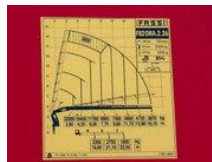

MAN TGS 37.440 8X4 KRAAN FASSI F820 + WIPKAR G&V - ALLE TWISTLOCKS - *265.000km* - VOL BLADGEVEERD - MANUEEL ZF - EURO 6 - BE TRUCK

General characteristics

Brand	MAN
Model	TGS 37.440
Subcategory	Container
Container system	other
License plate	1UCY022
Meter reading	265.823km
Year of construction	2017
Date of first registration	05-01-2017
Condition	Used
General state	Good
Fuel	Diesel
Emission class	Euro 6
Reference	MJC111393-B

Properties

Single weight	27.425kg
Load capacity	4.575kg
GVW	32.000kg
Length	1.095cm
Width	255cm
Cabin	Nee

Number of doors 2

Cylinder capacity 12.419cc

MAN TGS 37.440 8X4 KRAAN FASSI F820 + WIPKAR G&V - ALLE TWISTLOCKS - *265.000km* - VOL BLADGEVEERD - MANUEEL ZF - EURO 6 - BE TRUCK

Technical specifications

Number of axes	4
Axis configuration	8x4
Transmission	Manual transmission
Assets	440hp

Description

= Additional options and accessories = - 4-AXLES - 8x4 - A/C - AIR CONDITION - Beacon(s) - Electrically adjustable seats - Engine Brake - Hydraulics - Sper - Work lamp(s) = Remarks = Trailer Brand: GHEYSEN & VERPOORT Model: M2VB WIPKAR Width: 254 cm Height: 88 cm Crane Crane length: 16.15 m Hours: 3386 uur Number of hydraulic extensions: 6 Number of support legs: 4 Remote control: ✓ Load Hook: ✓ Rotator: × Clamshell bucket: × Winch: × Pallet Hook: × Meter capacity: 16.15 m Capacity kilo: 22000 kg Superstructure Construction year: 2017 = More information = Engine type: MAN D2676FL46 Damages: none