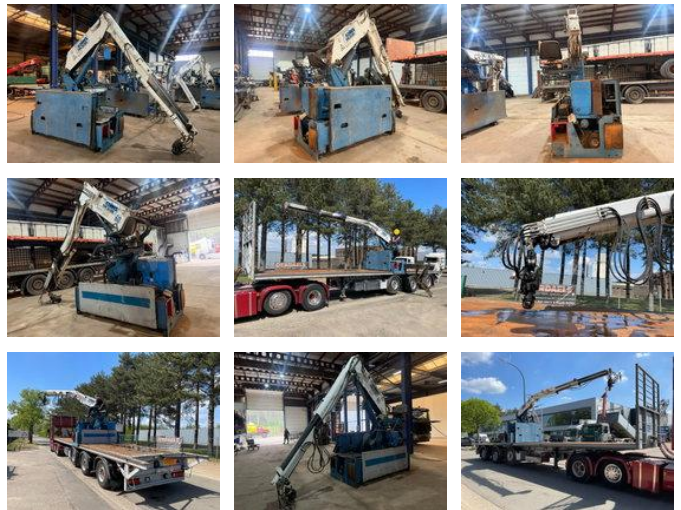

Kennis 20.000-R 20.000-R ROLKRAAN KENNIS 20.000 (2x ext + rotator) - *5161h* - HATZ DIESEL MOTOR

General characteristics

Brand	Kennis
Subcategory	Crane
Year of construction	2001
Date of first registration	01-01-2001
Condition	Used
General state	Good
Fuel	Diesel
Reference	MJC111336
CE marking	And

Kennis 20.000-R 20.000-R ROLKRAAN KENNIS 20.000 (2x ext + rotator) - *5161h* - HATZ DIESEL MOTOR

Technical specifications

Drive

wheels

Description

Condition CE type: CE, EPA, TÜV = More information = Make of engine: HATZ Attachment suited for: Trucks Damages: none