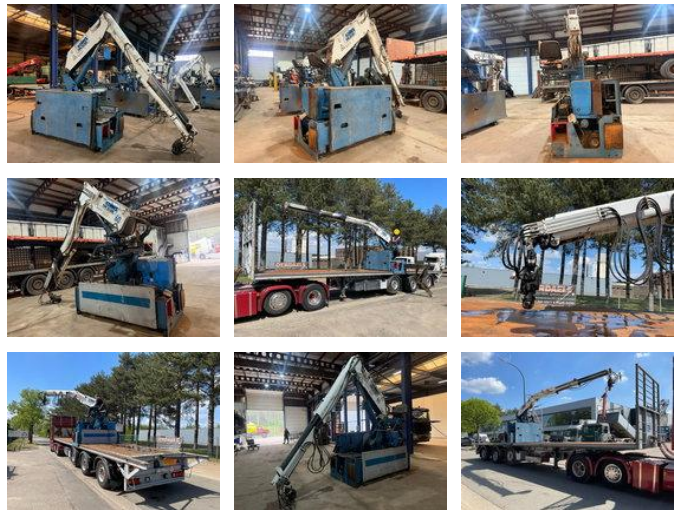

Kennis 20.000-R 20.000-R ROLKRAAN KENNIS 20.000 (2x ext + rotator) - *5161h* - HATZ DIESEL MOTOR

General features

Brand	Kennis
Subcategory	Crane
Construction year	2001
Date of first registration	01-01-2001
Condition	Used
General condition	Good
Fuel	Diesel
Reference	MJC111336
CE marking	Yes

Kennis 20.000-R 20.000-R ROLKRAAN KENNIS 20.000 (2x ext + rotator) - *5161h* - HATZ DIESEL MOTOR

Technical specifications

Drive

wheels

Description

Condition CE type: CE, EPA, TÜV = More information = Make of engine: HATZ Attachment suited for: Trucks Damages: none