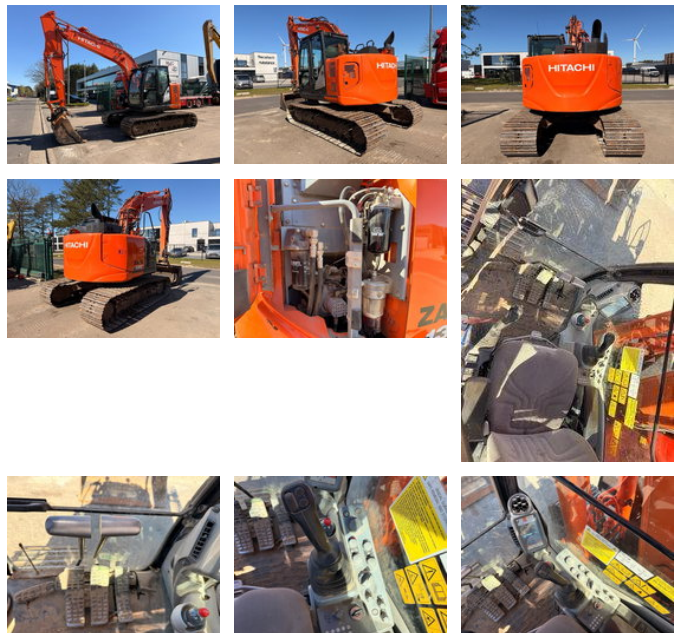

Hitachi ZAXIS ZX135 US-6 ZAXIS ZX135 US-6

General features

| | |
|----------------------------|-------------------|
| Brand | Hitachi |
| Subcategory | Crawler excavator |
| Construction year | 2017 |
| Date of first registration | 06-06-2017 |
| Hourmeter reading | 6543 |
| Condition | Used |
| General condition | Good |
| Fuel | Diesel |
| Reference | MJC111246 |
| CE marking | Yes |

Hitachi ZAXIS ZX135 US-6 ZAXIS ZX135 US-6

Description

Condition CE type: CE

Accessories