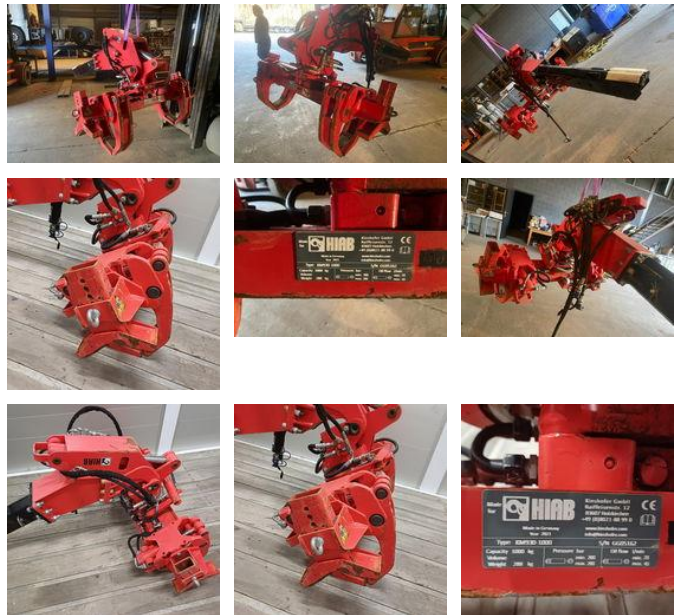

# Hiab KINSHOFER KM930-1000 KINSHOFER KM930-1000 HYDRAULIC MANIPULATOR / CLAMB for POLES

## General features

Brand	Hiab
Subcategory	Crane
Construction year	2021
Date of first registration	06-06-2021
Condition	Used
General condition	Very good
Reference	MJC111032
CE marking	Yes

## Description

Condition CE type: CE, EPA, TÜV = More information = Attachment suited for: Loading and unloading machines Damages: none